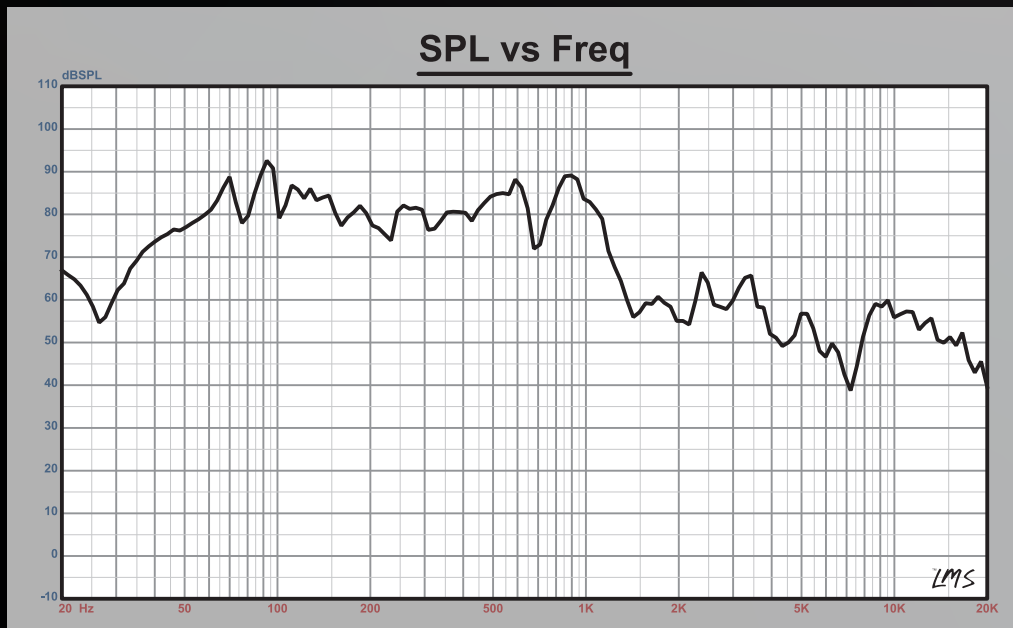

YR-SW1200

12" SLIM SUBWOOFER LOUD SPEAKER

Specifications:

12" slim subwoofer loudspeaker

Heavy duty aluminum slim basket

2.4" high temperature kccaw voice coil

Max power:1600 watts

Installation depth: 107mm/4.21"

Sensitivity: 89db

Frequency response: 45-1.8khz

Nominal impedance: 4+4 ohm

Progressive cooling system

CODE:1172

BOCINA PLANA 12" 1600W

PRODUCT MANUAL

YR-SW1200

12" SLIM SUBWOOFER LOUD SPEAKER

Specifications:

Nominal Diameter	12"
Nominal Impedance	4+4 ohms
MAX Power Handling	1600W
RMS Power Handling	800W
Sensitivity (1w/1m).....	89 dB
Frequency Response	45Hz-1.8KHz