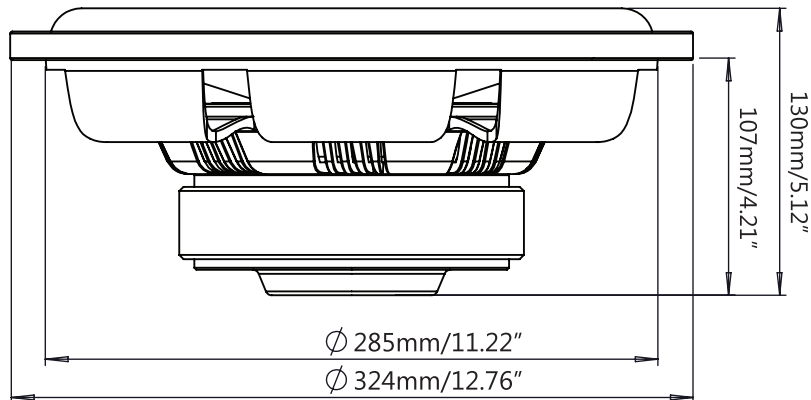

Motor:

Voice Coil Diameter	2.4"/61.1 mm
Voice Coil Former Material	Aluminum
Winding Material	Copper
Cone Material.....	Paper
Surround Material	Foam
Basket Material	Aluminum
Magnet Material.....	Ferrite
Magnet Weight.....	63oz

Measurements

Overall Diameter	12"/305 mm
Front Mount Baffle Cutout	11.22"/285 mm
Mounting Depth	4.21"/107 mm
Overall Depth	5.12"/130 mm

YR AUDIO SERIES