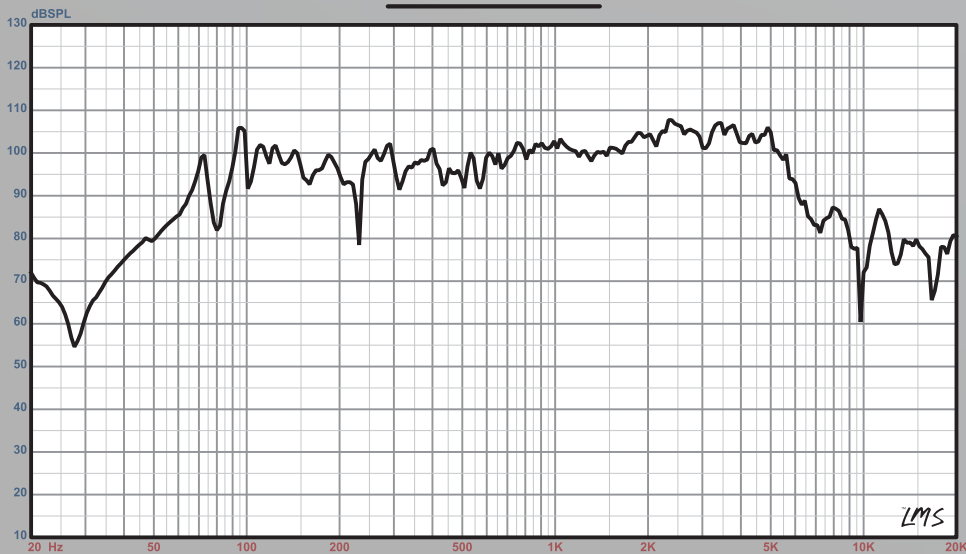

YR-TMB1800

Specifications:

- 12" midbass super loudspeaker
- Heavy duty aluminum sealed basket
- 3.0" high temperture kccaw voice coil
- Max power:1800 watts
- Installation depth: 130mm/5.12"
- Sensitivity: 98.8dB
- Frequency response: 85-12.1khz
- Nominal impedance: 8 ohm
- Progressive cooling system

Tamboreo (SERIES)

SPL vs Freq

YR-TMB1800

12 MIDBASS SUPER LOUD SPEAKER

CODE:2750

BOCINA DE 12" DE VOZ TAMBOREO

Let's Rock Roll

PRODUCT MANUAL

YR-TMB1800

12" MIDBASS SUPER LOUD SPEAKER

Specifications:

Nominal Diameter	12"
Nominal Impedance	8 ohms
MAX Power Handling	1800W
RMS Power Handling	900W
Sensitivity (1w/1m)	98.8 dB
Frequency Response	8.5Hz-12.1KHz