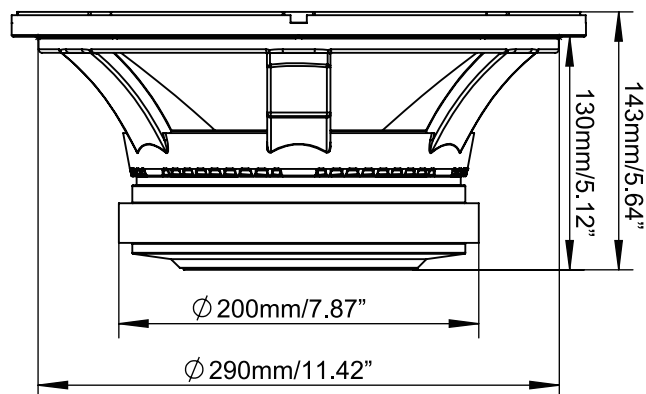

Thiele & Small Parameters:

Equivalent Volume	Vas	18.612L
Excursion	X-max	13.8 mm
Free Air Resonance	Fs	84.8 Hz
Mechanical Factor	Qms	1.524
Electrical Factor	Qes	0.431
Total Factor	Qts	0.329
Dc Resistance	Re	5.2 ohms

Measurements

Overall Diameter	12.56"/319 mm
Front Mount Baffle Cutout	11.42"/290 mm
Mounting Depth	5.12"/130 mm
Overall Depth	5.64"/143 mm
Motor Diameter	7.87"/200mm

Tamboreo (SERIES)