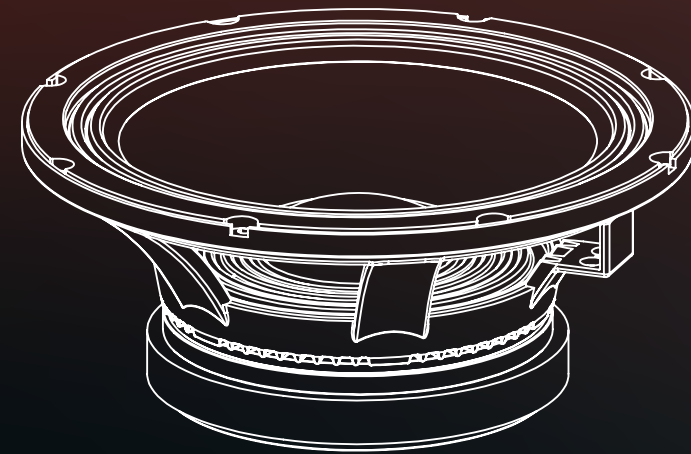

YR-TMB1800

Specifications:

- 12" midbass super loudspeaker
- Heavy duty aluminum sealed basket
- 3.0" high temperture kccaw voice coil
- Max power:1800 watts
- Installation depth: 130mm/5.12"
- Sensitivity: 98.8dB
- Frequency response: 85-12.1khz
- Nominal impedance: 8 ohm
- Progressive cooling system

Tamboreo (SERIES)

SPL vs Freq

YR-TMB1800

12 MIDBASS SUPER LOUD SPEAKER

CODE:2750

BOCINA DE 12" DE VOZ TAMBOREO

Let's Rock Roll

PRODUCT MANUAL

Motor:

Voice Coil Diameter	3.0"/76.5mm
Voice Coil Former Material	Glass Fiber
Winding Material	CCAW
Cone Material	Paper
Surround Material	Cloth
Basket Material	Aluminum
Magnet Material	Ferrite
Magnet Weight	112oz

Measurements

Overall Diameter	12.56"/319 mm
Front Mount Baffle Cutout	11.42"/290 mm
Mounting Depth	5.12"/130 mm
Overall Depth	5.64"/143 mm
Motor Diameter	7.87"/200mm

Tamboreo (SERIES)