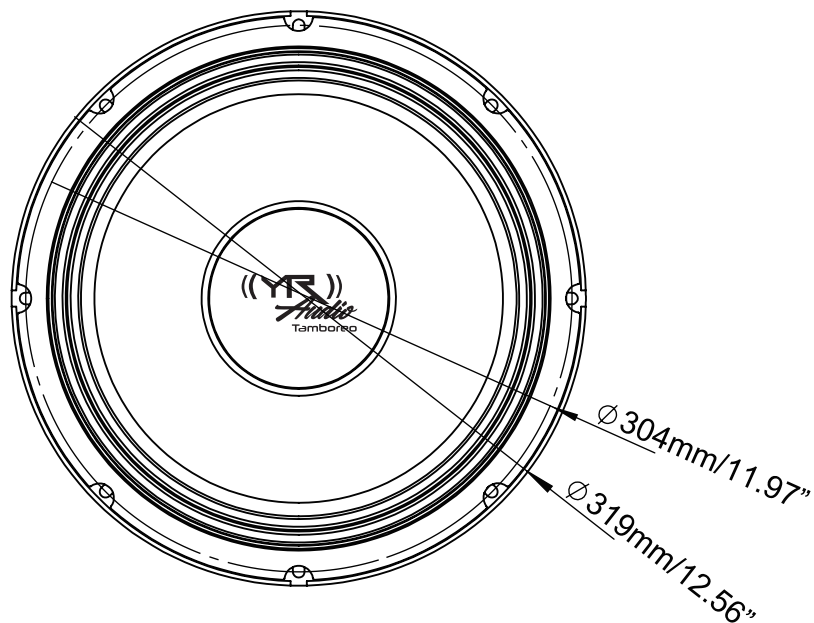

Motor:

Voice Coil Diameter	3.0"/76.5mm
Voice Coil Former Material	Glass Fiber
Winding Material	CCAW
Cone Material	Paper
Surround Material	Cloth
Basket Material	Aluminum
Magnet Material	Ferrite
Magnet Weight	112oz

Thiele & Small Parameters:

Equivalent Volume	Vas	18.612L
Excursion	X-max	13.8 mm
Free Air Resonance	Fs	84.8 Hz
Mechanical Factor	Qms	1.524
Electrical Factor	Qes	0.431
Total Factor	Qts	0.329
Dc Resistance	Re	5.2 ohms

Measurements

Overall Diameter	12.56"/319 mm
Front Mount Baffle Cutout	11.42"/290 mm
Mounting Depth	5.12"/130 mm
Overall Depth	5.64"/143 mm
Motor Diameter	7.87"/200mm

Tamboreo (SERIES)