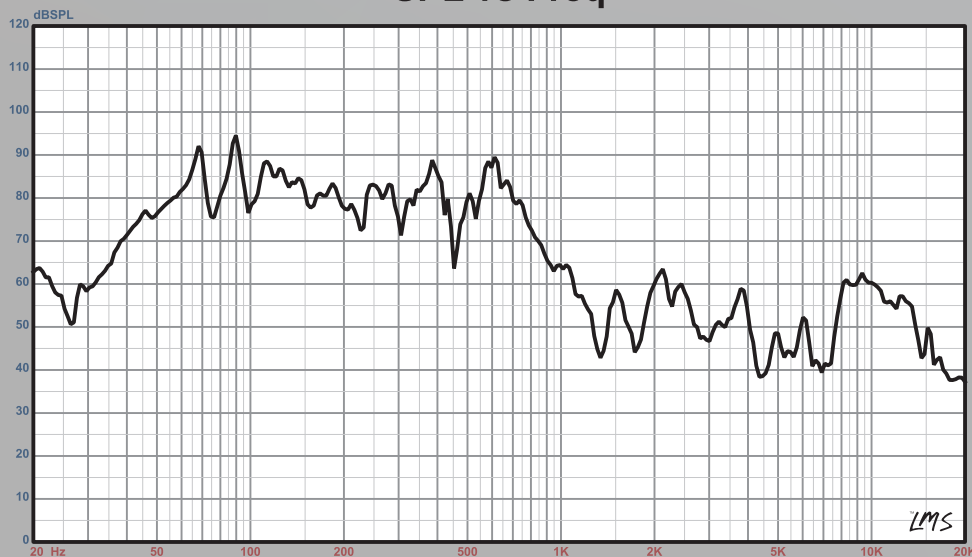

YR-SLS2500

15" SLIM SUBWOOFER LOUD SPEAKER

Specifications:

15" slim subwoofer loudspeaker

Heavy duty aluminum slim basket

3.0" high temperature kccaw voice coil

Max power: 2500 watts

Installation depth: 129.5mm/5.1"

Sensitivity: 86db

Frequency response: 45-800hz

Nominal impedance: 4+4 ohm

Progressive cooling system

CODE:4117

BOCINA PLANA 15" 2500W

Let's Rock Roll

SPL vs Freq

PRODUCT MANUAL

YR-SLS2500

15" SLIM SUBWOOFER LOUD SPEAKER

Specifications:

Nominal Diameter	15"
Nominal Impedance	4+4 ohms
MAX Power Handling	2500W
RMS Power Handling	1000W
Sensitivity (1w/1m).....	86 dB
Frequency Response	45Hz-800Hz