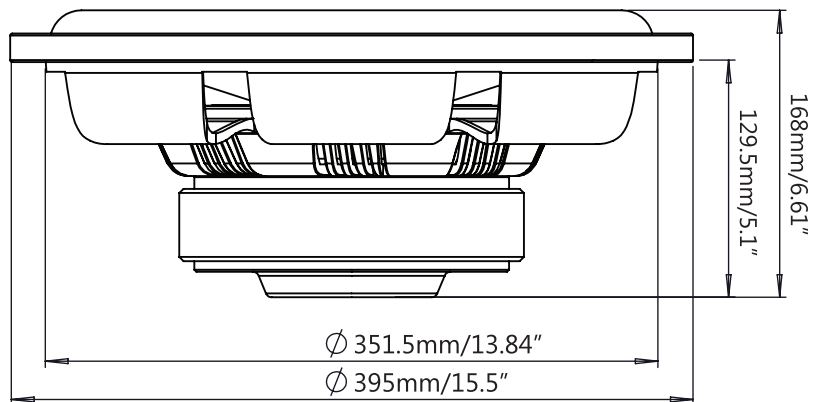

Motor:

Voice Coil Diameter	3"/76.5 mm
Voice Coil Former Material	Aluminum
Winding Material	Copper
Cone Material.....	Paper
Surround Material	Foam
Basket Material	Aluminum
Magnet Material.....	Ferrite
Magnet Weight.....	110oz

Measurements

Overall Diameter	15"/395mm
Front Mount Baffle Cutout	13.84"/351.5 mm
Mounting Depth	5.1"/129.5 mm
Overall Depth	6.61"/168 mm

YR AUDIO SERIES